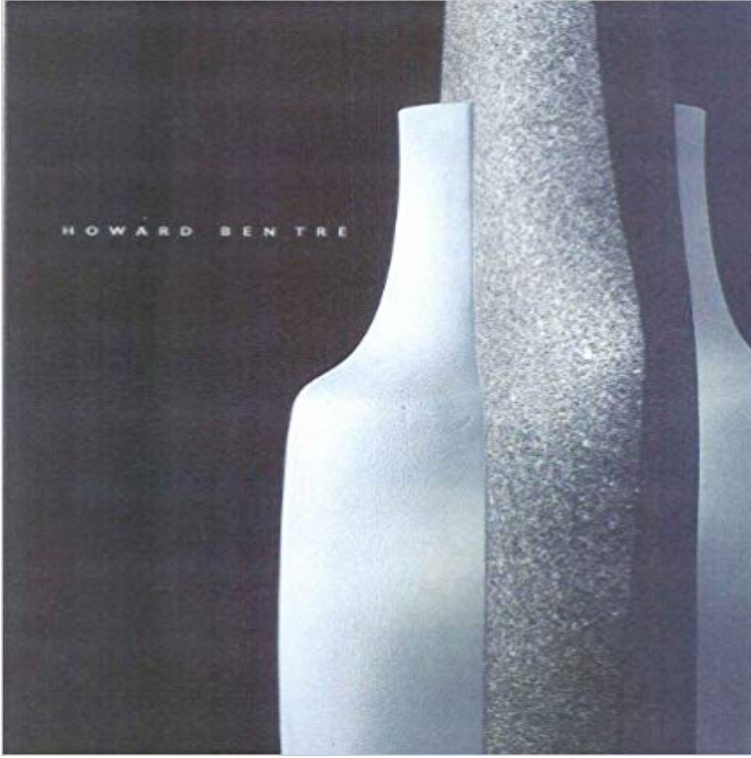

Howard Ben Tre

Ben Tr, is a pioneer of three-dimensional glass, casting, brilliantly using the process to create art that juxtaposes modern industrial aesthetics with ancient architectonic references. This definitive volume surveys the broad scope of his career, from small early works to vast public projects.